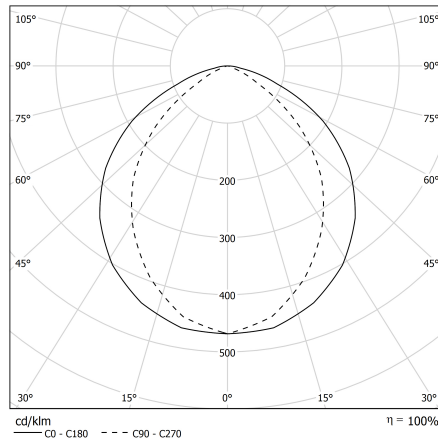

## STILLA WO High Power

Fixture for single installation equipped with cable 2mt length. CRI>90

CODE		FLUX	SIZE	CERTIFICATIONS
05WO46L49065	46W 4000K	4195lm	1161mm	CE IP65 A++