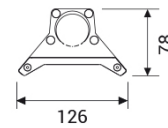

## STILLA WO High Power

Fixture for single installation equipped with cable 2mt length. CRI>90

CODE		FLUX	SIZE	CERTIFICATIONS
05WO46L49065	46W 4000K	4195lm	1161mm	CE IP65 A++