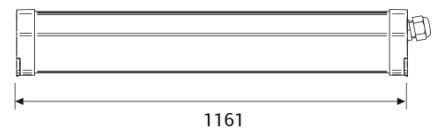

## STILLA WO High Power

Fixture for single installation equipped with cable 2mt length. CRI>90

CODE		FLUX	SIZE	CERTIFICATIONS
05WO46L49065	46W 4000K	4195lm	1161mm	CE IP65 A++